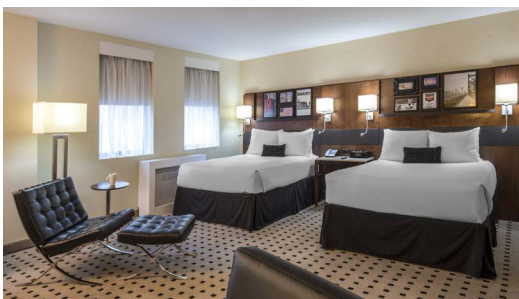

## *Legendary Meetings & Events*

IDEALLY SITUATED IN THE HEART OF THE PRESTIGIOUS RITTENHOUSE SQUARE

*Book your next group  
of 20 or more rooms at  
The Warwick Rittenhouse Square  
and enjoy the following perks:*

- Up to 10% Guest Room Rebate to Master
- Hosted (1) Hour Wine & Cheese Reception
  - 1 per 30 Comp Policy
  - 10% discount on Food & Beverage
  - 10% discount on A/V
- Up to 5 VIP upgrades at Group Rate
- AMAZON or AMEX gift card equivalent to 1% of actualized guest room revenue